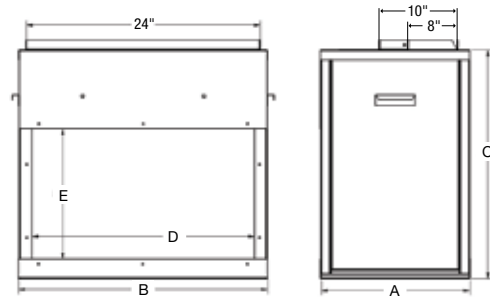

Media Size Inches (mm)	Media Replacement Interval	Shipping WT LBS (kg)
20h x 24-1/4w x 5d (508 x 616 x 127)	Six Months	14 (6.36)
16h x 22-1/4w x 5d (406 x 616 x 127)	Six Months	13 (5.90)
16h x 22-1/4w x 3d (406 x 616 x 370)	Six Months	11 (5)
20h x 20-3/4w x 5d (508 x 527 x 127)	Six Months	14 (6.36)
20h x 24-1/4w x 5d (508 x 616 x 127)	Six Months	32 (14.55)

MAC-L

MAC2000
MAC1400
MAC1200
MAC2020

Dimensions - Inches (cm)

Model	A	B	C
MAC2000	7 (17.78)	25 (63.50)	20-1/4 (51.44)
MAC1400	7 (17.78)	25 (63.50)	16-1/4 (41.28)
MAC1200	5 (12.70)	25 (63.50)	16-1/4 (41.28)
MAC2020	7 (17.78)	21-7/16 (54.45)	20-1/4 (51.44)
MAC-L	15-1/2 (39.37)	25-5/8 (65.13)	22-1/2 (57.15)