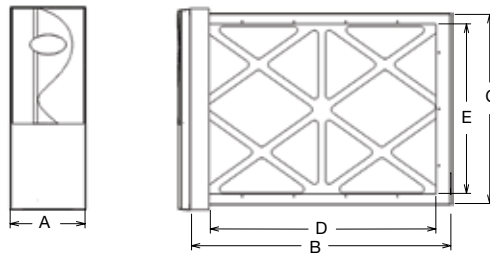

Media Size Inches (mm)	Media Replacement Interval	Shipping WT LBS (kg)
20h x 24-1/4w x 5d (508 x 616 x 127)	Six Months	14 (6.36)
16h x 22-1/4w x 5d (406 x 616 x 127)	Six Months	13 (5.90)
16h x 22-1/4w x 3d (406 x 616 x 370)	Six Months	11 (5)
20h x 20-3/4w x 5d (508 x 527 x 127)	Six Months	14 (6.36)
20h x 24-1/4w x 5d (508 x 616 x 127)	Six Months	32 (14.55)

MAC-L

MAC2000
MAC1400
MAC1200
MAC2020

Dimensions - Inches (cm)

Model	A	B	C
MAC2000	7 (17.78)	25 (63.50)	20-1/4 (51.44)
MAC1400	7 (17.78)	25 (63.50)	16-1/4 (41.28)
MAC1200	5 (12.70)	25 (63.50)	16-1/4 (41.28)
MAC2020	7 (17.78)	21-7/16 (54.45)	20-1/4 (51.44)
MAC-L	15-1/2 (39.37)	25-5/8 (65.13)	22-1/2 (57.15)